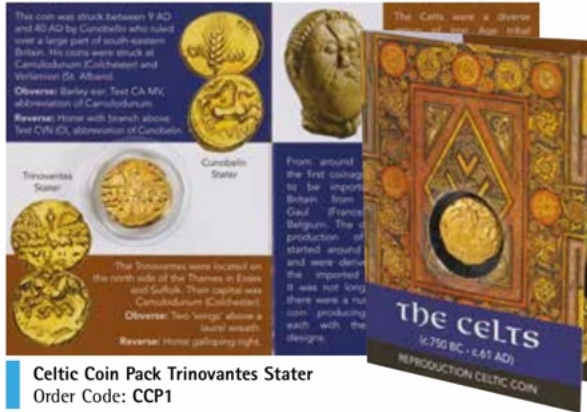

Celtic White Horse Enamel Pin Badge
Order Code: CWHEPIN

NEW 2025

Celtic Boar Enamel Pin Badge
Order Code: CBPIN

NEW 2025

Mini Celtic Boar
Order Code: BOARRES

Mini Moon Gazing Hare
Order Code: HARERES

Celtic Gem Cross Pencil Topper
Order Code: CGC/PT

Celtic Helmet Pencil Topper
Order Code: CH/PT

Interlaced Gem Key-Ring
Order Code: IGKR

Round Interlaced Key-Ring
Order Code: IRKR

Celtic Gem Cross Key-Ring
Order Code: CGCKR

Tree of Life Key-Ring
Order Code: CICKR

Boar Key-Ring
Order Code: BOARKR

Romano-Celtic Boar Brooch
Order Code: RCBEBB

Celtic Coin Pack Trinovantes Stater
Order Code: CCP1

Celtic Coin Pack Cunobelin Stater
Order Code: CCP2

Celtic Warrior Figure
Order Code: CELT1

Celtic Educational Colouring Postcards
Order Code: CCC

Celtic Educational Colouring Posters
Order Code: CPOP

Gladiator Ruler 30cm
Order Code: GLADPR

Roman Gladiator Combat Transfer Pack
Order Code: RGCTP