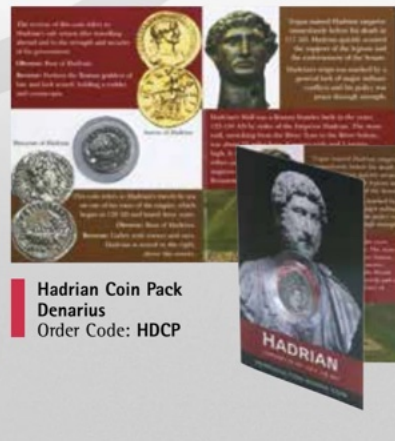

Roman Owl Pencil Topper Gold Plated
Order Code: ROG/PT

Roman Centurion Pencil Sharpener 9.5cm
Order Code: PSRC

Roman Catapult Pencil Sharpener
Order Code: RC

Caesar Coin Pack Denarius
Order Code: SRCP1P

Claudius Coin Pack Denarius
Order Code: SRCP2P

Hadrian Coin Pack Denarius
Order Code: HDCP

Caesar Coin Pack Aureus
Order Code: SRCP1G

Claudius Coin Pack Aureus
Order Code: SRCP2G

Hadrian Coin Pack Aureus
Order Code: HACP

The Twelve Caesars Denarius Coin Pack
Order Code: TCCP