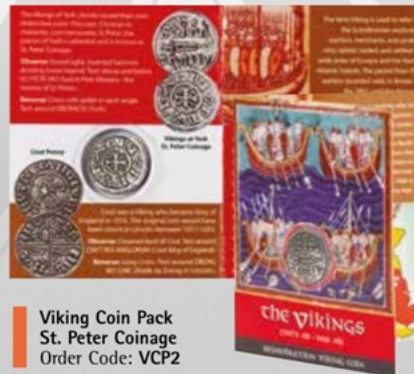

Viking Ship Pencil Topper
Order Code: VBP/PT

Viking Helmet Pencil Topper
Order Code: VH/PT

Viking Coin Set of 3 Coins
Order Code: VCP3

Anglo Saxon Set of 3 Coins
Order Code: ASCP3

200 Mixed Viking Coins
Order Code: 200VIK

Viking Coin Pack Cnut Penny
Order Code: VCP1

Viking Coin Pack St. Peter Coinage
Order Code: VCP2

Coppergate York Helmet Thimble
Order Code: COPTH

VIKING

VIKING

VIKING

VIKING

VIKING