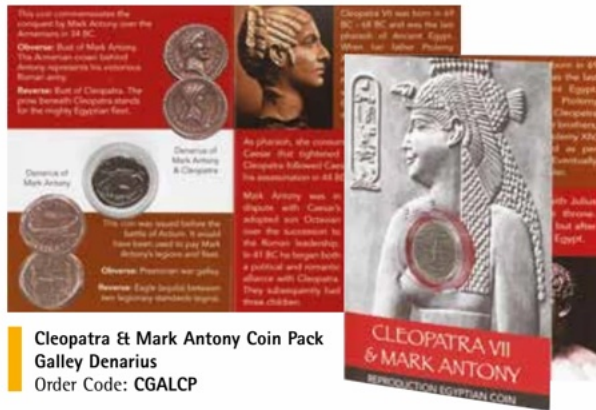

Pyramid Pencil Topper
Gold Plated
Order Code: PYRG/PT

Medium Egyptian Anubis
Order Code: MEDANURES

Egyptian Papyrus Bookmark
Order Code: PBM

Single Egyptian God Figure
Order Code: EP1

Egyptian Hieroglyphic Poster A3
Order Code: EHPA3

Flat A3 Order Code: EHPA3PB

Set of 4 Egyptian Gods in Pack
Order Code: EP4

Pyramid Pencil Sharpener 5.5cm
Order Code: PYR

Cleopatra & Mark Antony Coin Pack Busts Denarius
Order Code: CBUSCP

Loose Peacock Quill
Order Code: PCQUILL

Cleopatra & Mark Antony Coin Pack Galley Denarius
Order Code: CGALCP

Egyptian Ostrich Quill
Order Code: OQUILL

Egyptian Peacock Quill
Order Code: EPCQUILL

Egyptian Educational Colouring Postcards
Order Code: ECC