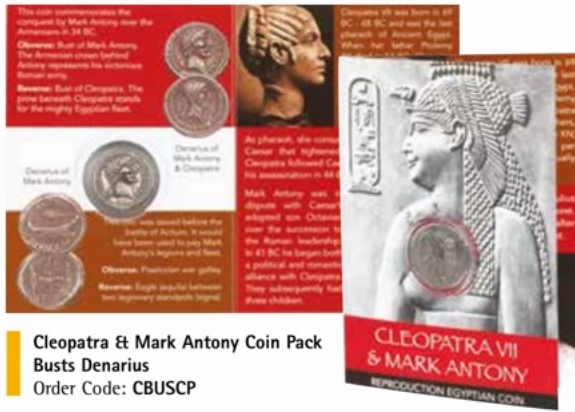

Cleopatra & Mark Antony Coin Pack Busts Denarius
Order Code: CBUSCP